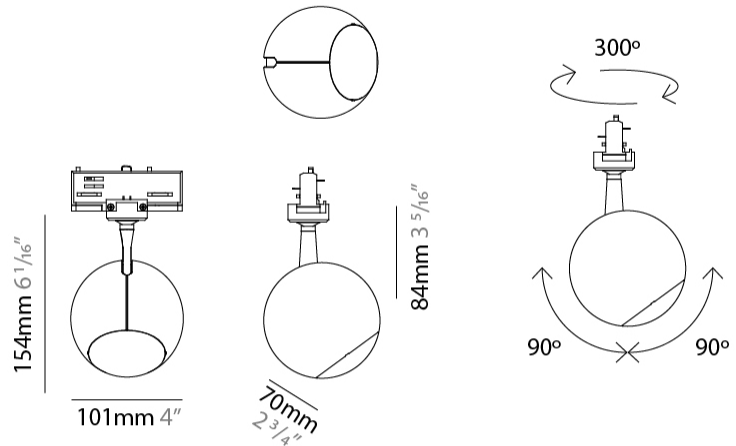

BO-LA TRACK

D96036-

base number   Finish
Options

1. To build a product code in our configurator select the specify button on the base model # product page
2. To build a manual product code on this datasheet choose from the options listed below in blue font and add the suffix to the base model #

GENERAL

Series: Bo-La _____
Brand: Milan _____
Division: Design _____
Mounting Type: Track _____
Mounting Location: Ceiling _____
Subcategory: Spots _____

PHYSICAL

Shape: Sphere _____
Diameter (mm): 101 _____
Diameter (in): 4 _____
Max. Overall Height (mm): 154 _____
Max. Overall Height (in): 6 ¹/₁₆ _____
Light Distribution: Adjustable / Direct _____
Diffuser: Polycarbonate _____
Fixture Finish: WHI / BLK / BNI / SCO _____
Fixture Material: Aluminum _____

ELECTRICAL

Number of Lamps: 1 _____
Lamp Type: LED _____
Input Wattage (W): 11 _____
Dimming: Electronic Low Voltage Dimming _____
Input Voltage (V): 120Vac Direct Line _____

LED

Number of LEDs: 1 _____
Color Temperature (°K): 3000 _____
Max. Delivered Lumen (lm): 845 _____
CRI: >80 CRI _____

OPTICAL

RATINGS AND CERTIFICATIONS

Certified By: Certified for North American Standards _____
IP rating: IP20 _____